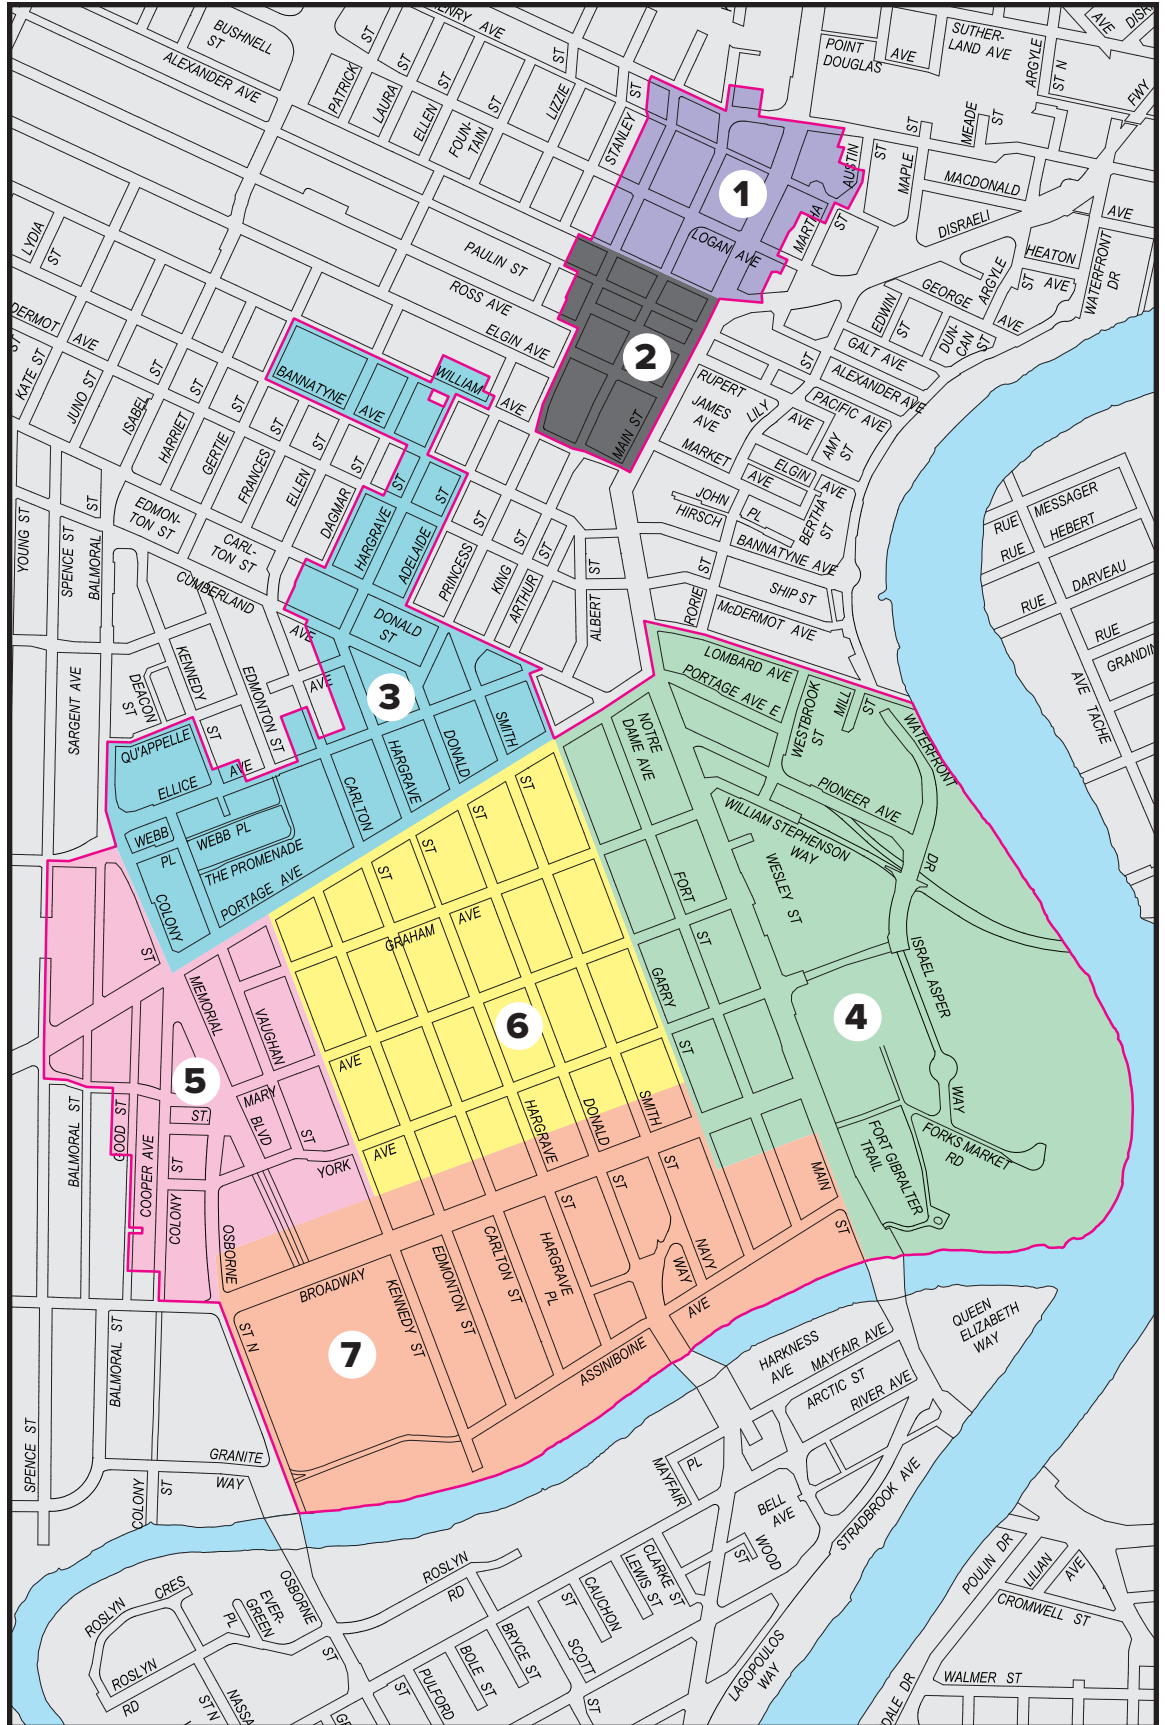

# Zone Map

- 1  
North Main
- 2  
Chinatown
- 3  
North of Portage
- 4  
Downtown East  
The Forks
- 5  
University of  
Winnipeg Area
- 6  
SHED
- 7  
Broadway  
Assiniboine

Our downtown is on Treaty No. 1 territory and the traditional Homeland of the Red River Métis.